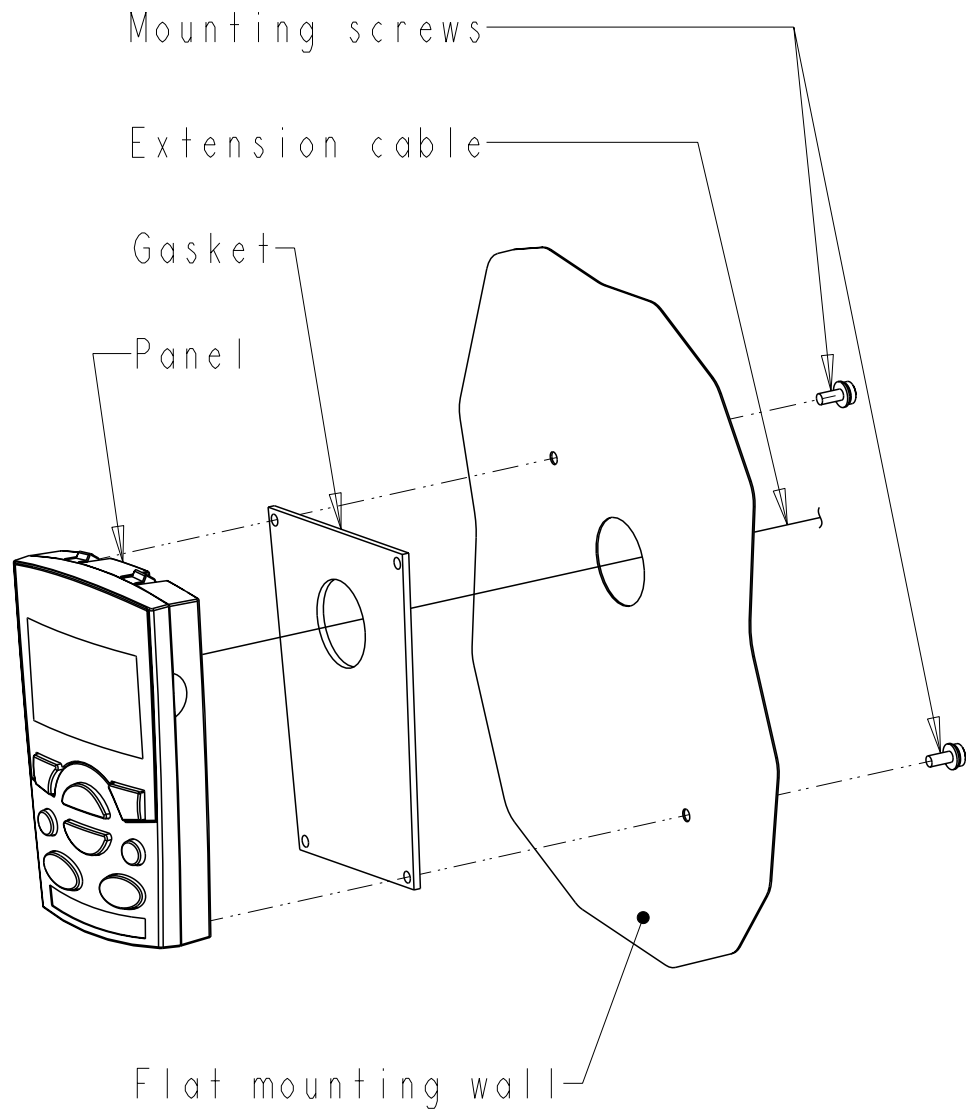

ACS/ACH 550 PANEL MOUNTING TEMPLATE

SCALE 1:1