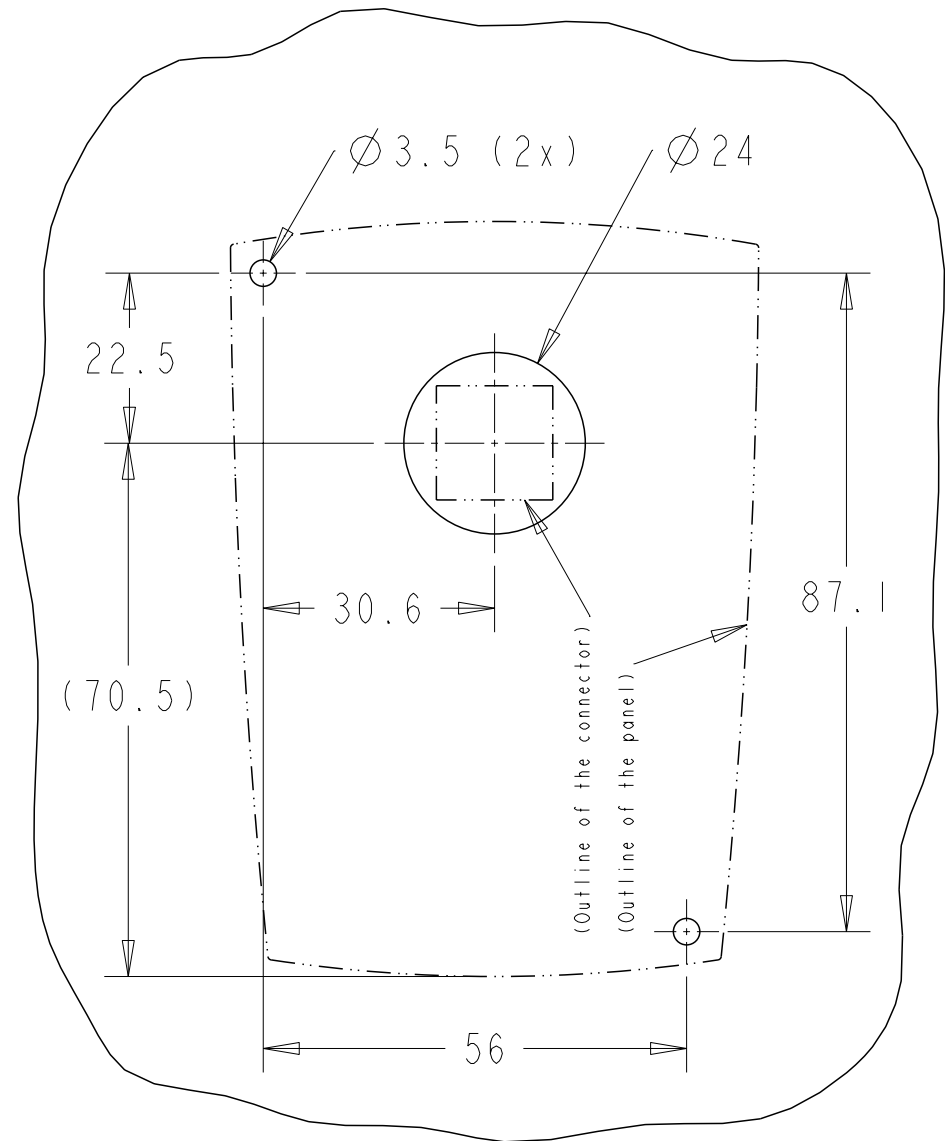

ACS/ACH 550 PANEL MOUNTING TEMPLATE

SCALE 1:1